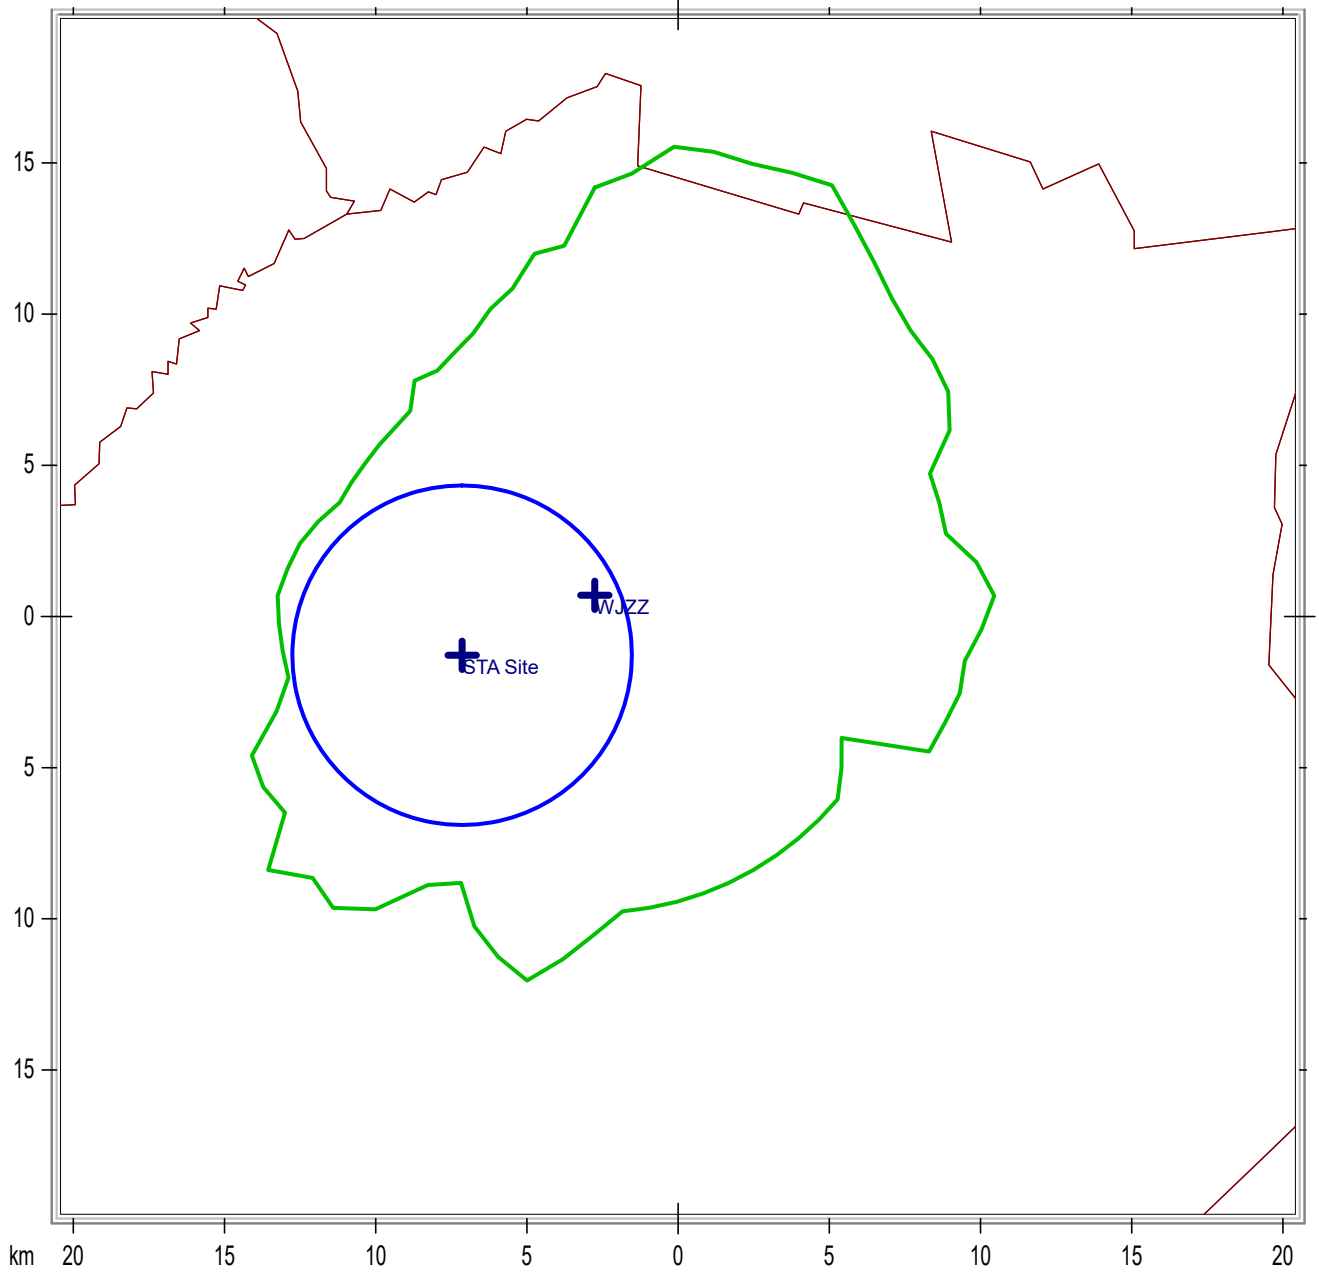

STA Facility 60 dBu Contour Map

Green - Licensed WJZZ Service Contour | Blue - Proposed STA Service Contour

County Borders    State Borders